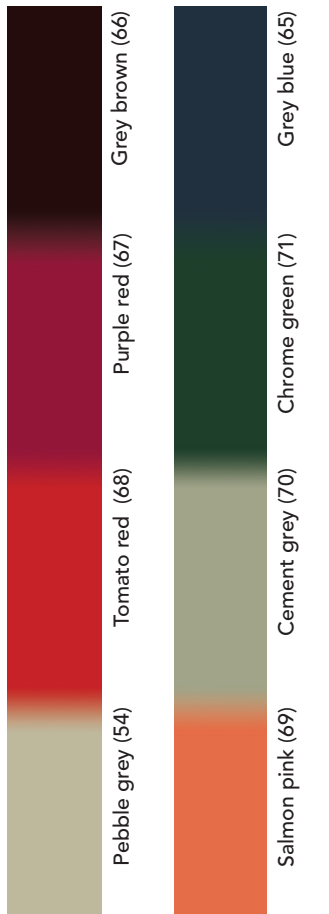

ARC�400
ARC�401
ARC�402
ARC�403

plastic shell
upholstered, 1 colour
upholstered, 2 colours
upholstered seat

ARCP400
ARCP401
ARCP402
ARCP403

plastic shell
upholstered, 1 colour
upholstered, 2 colours
upholstered seat

ARCL400
ARCL401
ARCL402
ARCL403

plastic shell
upholstered, 1 colour
upholstered, 2 colours
upholstered seat

ARCM400
ARCM401
ARCM402
ARCM403

plastic shell
upholstered, 1 colour
upholstered, 2 colours
upholstered seat

BASIC SWIVEL

Elmosoft 501 Remix 448 Remix 446 Note 622

Creme white (P2) Navy blue (P1) Olive green (P3) Bordeaux (P4) Soft black (P5) ECO black (P6)

Pebble grey (54) Tomato red (68) Salmon pink (69) Chrome green (71) Grey blue (65)

Silver (62) White (Z4) Chrome (90) Black (52)

Silver (62) White (Z4) Chrome (90) Black (52)

Ash white 2% (A2) Natural oak (E5) Black stained ash (AS)

White (Z4) Chrome (90) Black (52)

Black (52)

e|F|G