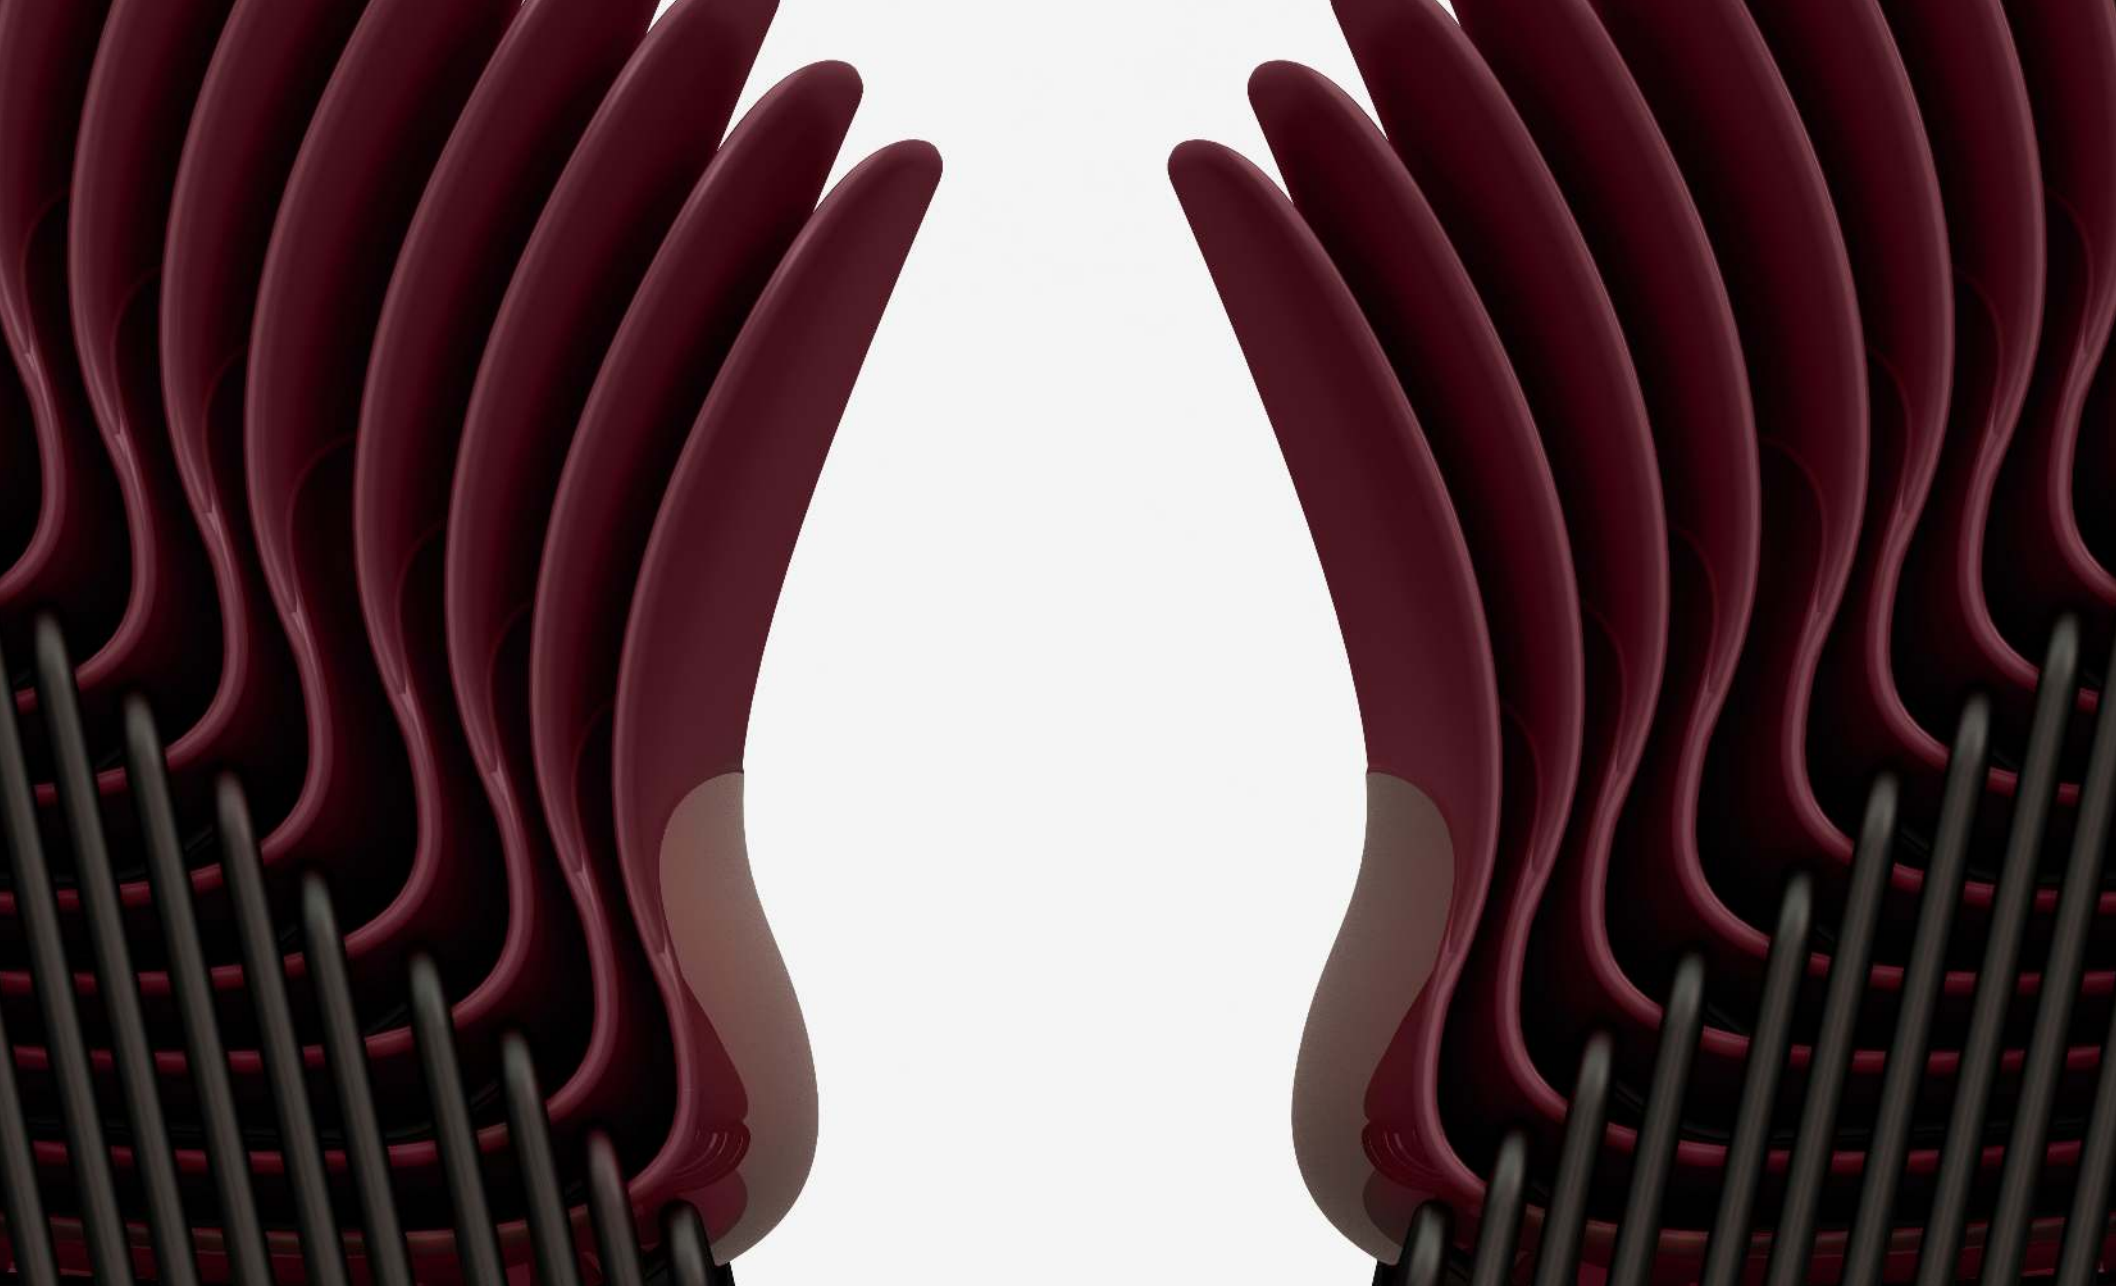

e|F|e
archie

ARCB400

focused

Did I hear a toast?

ARCI800

forever positive

You are so right!

multitasker

ARCHITECT

ARCF401

impulsive blood

charismatic

Silence is golden.

ARCG401

BAR STOOL

plastic shell
 upholstered, 1 colour
 upholstered, 2 colours
 upholstered seat