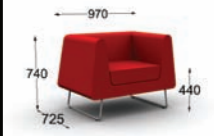

# JARMAN

Design: Steinar Hindenes

Jarman A1

Jarman A2

Jarman A3

Jarman table

Jarman family consists of a lounge chair, 2- and 3-seater sofa and a sofa table.  
The designer's fundamental idea was to design a rectangular, square and cubic sofa with a softer look in appearance and detail.