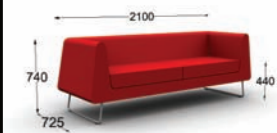

# JARMAN

Design: Steinar Hindenes

Jarman A1

Jarman A2

Jarman A3

Jarman table

Jarman family consists of a lounge chair, 2- and 3-seater sofa and a sofa table.  
The designer's fundamental idea was to design a rectangular, square and cubic sofa with a softer look in appearance and detail.

Due to its plain and logical design and different upholstery possibilities Jarman fits both into modern public interiors and private homes.