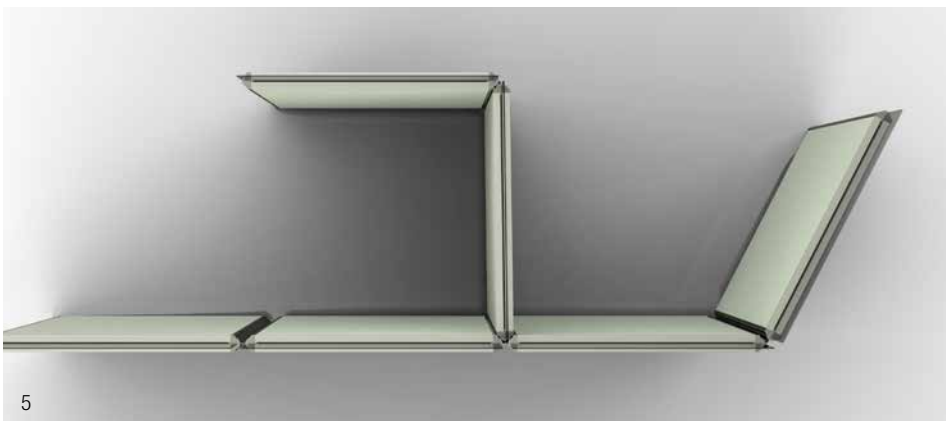

There is a module in tempered glass for straight connection between two screens, giving a more open feel to the room.

1

2

3

4

5

6

- 4 The screen walls are available in three heights and can be equipped with top sections of tempered glass.
- 5 The walls can easily be reconfigured, they link together with aluminium edge profiles and a flexible rubber strip.
- 6 Adjustable foot as standard, but individual modules may be equipped with castors and used as mobile sound-absorbing panels.

## EFG Flow

The central aluminium profile provides stability and can be used for attaching one or two displays. Accessories can be mounted straight onto the screen.