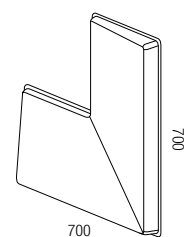

EFG pLay

L-shaped EFG pLay is available in 10 colours as standard and may easily be combined as part of the company's design management.