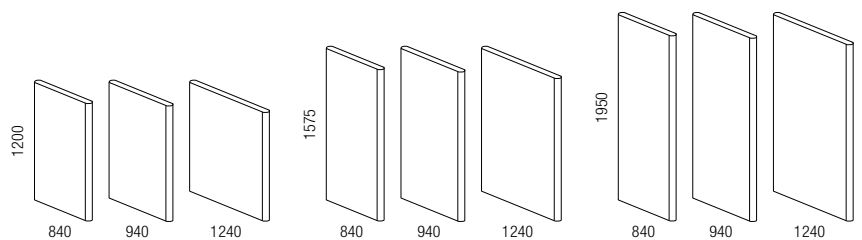

1

2

3

4

5

6

- 4 The screen walls are available in three heights and can be equipped with top sections of tempered glass.
- 5 The walls can easily be reconfigured, they link together with aluminium edge profiles and a flexible rubber strip.
- 6 Adjustable foot as standard, but individual modules may be equipped with castors and used as mobile sound-absorbing panels.