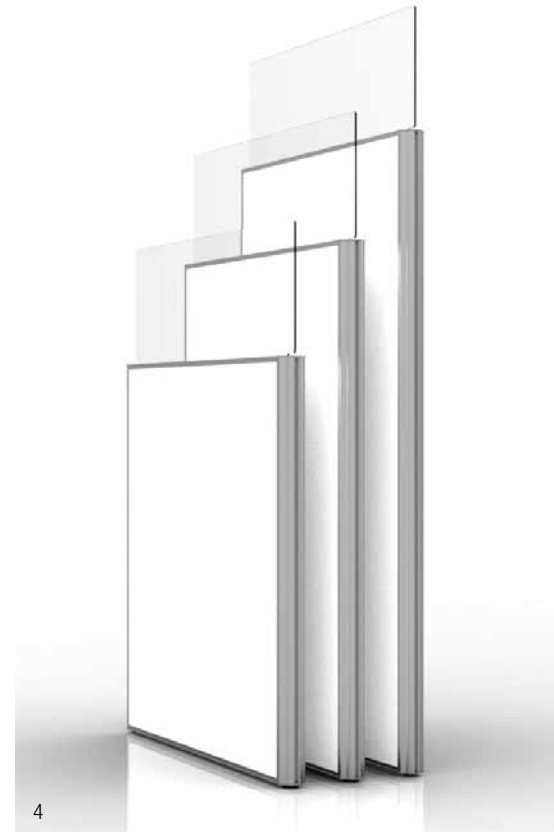

There is a module in tempered glass for straight connection between two screens, giving a more open feel to the room.

## EFG Flow desk screen

EFG Flow is a desk screen with 25 mm thick filling, consisting of recycled polyester fibre and textiles pressed together with the screen's fabric covering. The screen is then compacted to 5 mm around the edges to give a light impression. The screen has four height settings and is invisibly attached on the central aluminium profile.

## EFG Room

- 1 Available in two thicknesses, 80 mm and 45 mm.
- 2 Both 80 mm and 45 mm modules can be combined for optimal absorption/economy.
- 3 Panel for power/data outlets. Located on one or two sides, from floor or ceiling.

1

2

3

4

5

6

- 4 The screen walls are available in three heights and can be equipped with top sections of tempered glass.
- 5 The walls can easily be reconfigured, they link together with aluminium edge profiles and a flexible rubber strip.
- 6 Adjustable foot as standard, but individual modules may be equipped with castors and used as mobile sound-absorbing panels.