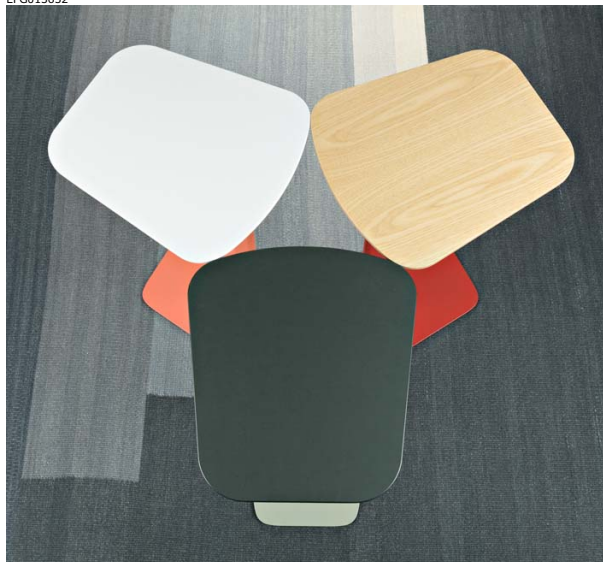

Product info

- Height 660 mm, top 392x352 mm
- Frame lacquered in white (Z4), black structure (24), silver (62), grey (54), cement grey (70), chrome green (71), grey-blue (65), grey-brown (66), purple-red (67), tomato red (68), salmon pink (69).
- Tops in ash white (A2), HPL white (HM), linoleum black (D4), smokey blue (DJ), green conifer (DC) and red-brown mauve (DM).
- Developed in accordance with the Nordic Ecolabel criteria.
- Tested according to the requirements in EN 15372:2008, level 1, and test methods in EN 1730:2000.
- Design by Jonas Forsman.

Measurements

Art no	Length	Width	Height	Diameter	Weight
NAV6640	352	392	660	-	7

EFG013632

Design by Jonas Forsman